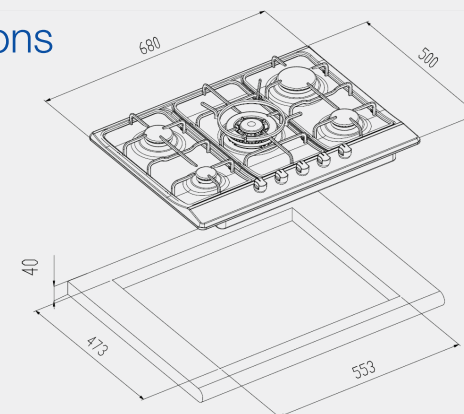

Specifications

Dimensions:	680W x 500D x 40H mm
Cut-out size:	553W x 473D mm
Burner Types:	Sabaf burners
Power Cord:	240V 10Amp for auto ignition
Power Cord Length:	1.8 meters
Suitable for Natural Gas & Propane	
Pressure (kPa):	Natural Gas: 1.00kPa Propane: 2.75kPa
Gas Entry Point:	Rear right hand side