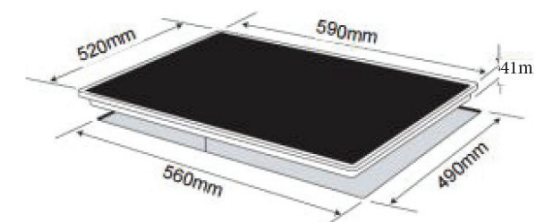

## Specifications

Overall dimensions (mm):	41H x 590W x 520D	
Cut-out dimensions (mm):	560W x 490D	
Zones:	4	
Child Lock:	Included	
Residual heat indicator:	Included	
Maximum current:	32amps	
Connection	240V, 50Hz. Hardwire connection	
Control type:	Touch	