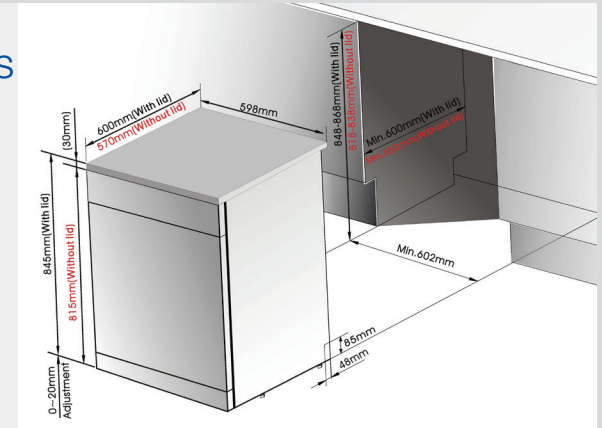

- Intensive 50°C- 65°C
- Heavy 45°C - 60°C
- Normal 50°C
- Glass 40°C- 60°C
- 1 Hour Express 50-60°C
- Soak

Warranty

BLANCOCare™ 2 years parts & labour

Features

Benefits

Flexible Split Cutlery Tray

The flexible third cutlery tray can be divided into 2 angled sections for better drying. The sections can also slide on top of one another to enable larger glasses or plates to be loaded in the upper basket.

Extra Dry

Can be selected during certain programs such as Intensive and Normal. An increased temperature during the final rinse to increase drying strength.

Adjustable tines

The bottom basket has adjustable tines which can offer ultimate loading flexibility.

Loaded Adjustable Upper Basket

Adjustable top basket allows a 30cm plate in the bottom.

Aqua Stop + Aqua Safe
Anti-Flood Protection

In built safety systems to avoid water damage just in case of water overflow.

Specifications

Product Dimensions:	845H x 598W x 600Dmm
Capacity:	14 place settings
Energy Rating:	3.5 Stars
Water Rating:	4.5 Stars
Wash Temperatures:	40°C- 65°C
Heating Element:	2100W
Power Requirements:	220/230/240V – 50/60Hz – 10 amp - 3 pin plug supplied
Power cord length:	1.5 metres
Water connection:	Cold water supply
Water inlet hose:	1.5 metres max
Drying Process:	Residual drying
Noise level:	42 dBA
Removable worktop:	yes